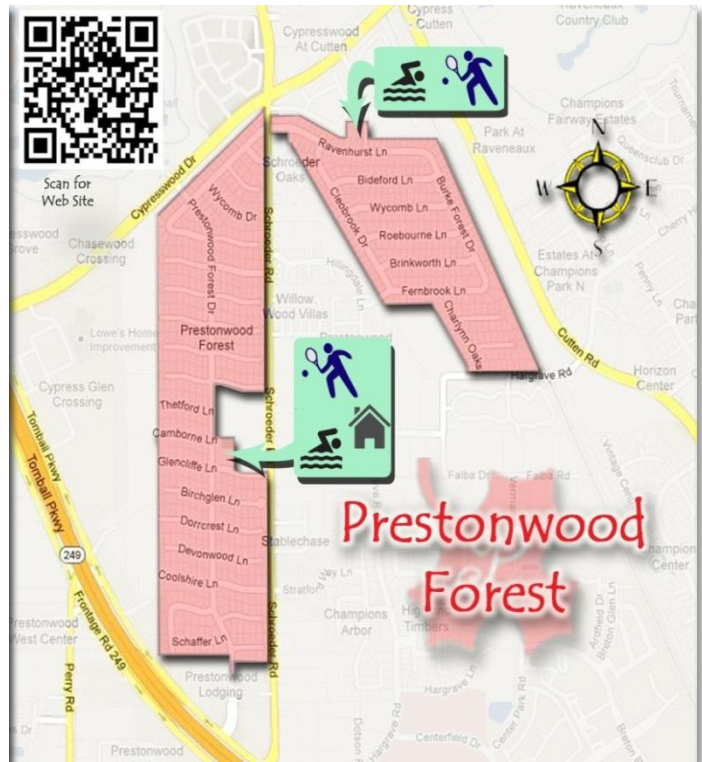

**Labor Day Weekend:**  
August 31 - September 2

- **Pool I - Noon to 8 pm**
- **Pool II - Closed**

- Pool I - 13702 Prestonwood Forest Drive (Clubhouse Pool)
- Pool II - 14533 Ravenhurst Lane